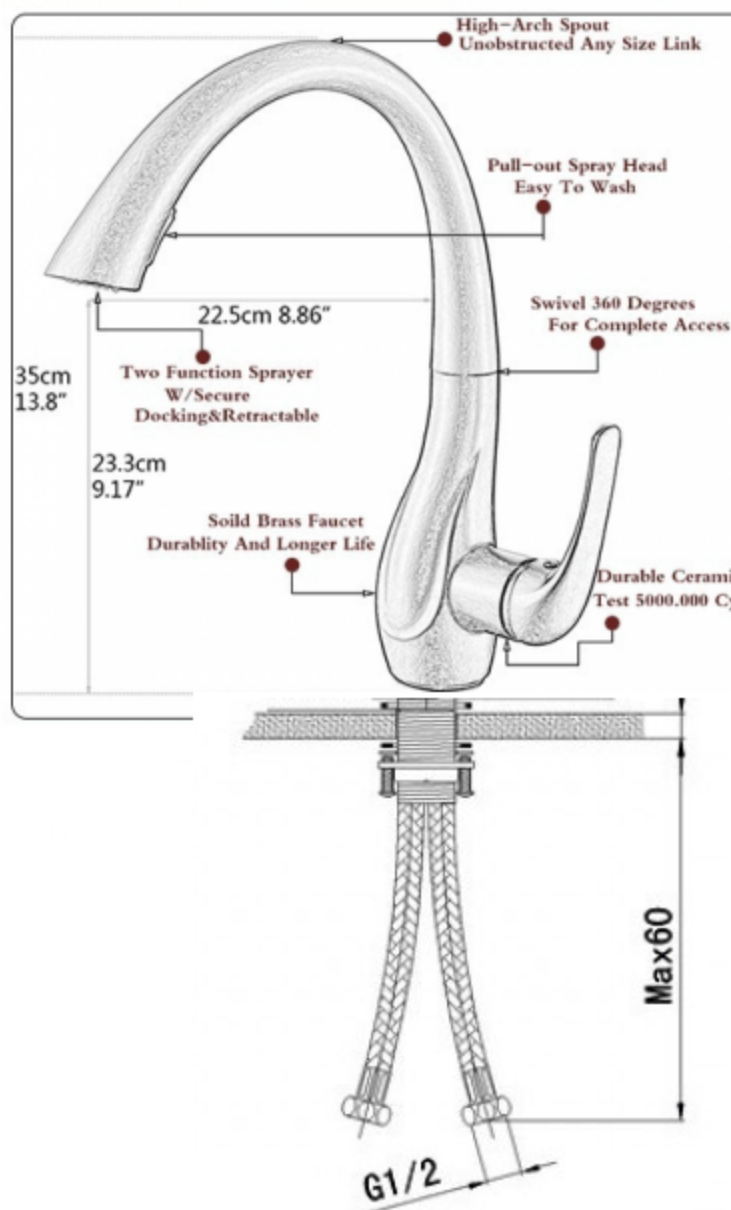

Nickel Brushed

Water-Efficient
Model W/
1.8GPM

CALGreen

Long-Life
Ceramic
Cartridge

For Complete
Access

Dual
Function
Spray Head

Experience
FLG
Quality

This General diagram and installation instructions are not intended for any specific model, but is presented as a general guideline for Installations!